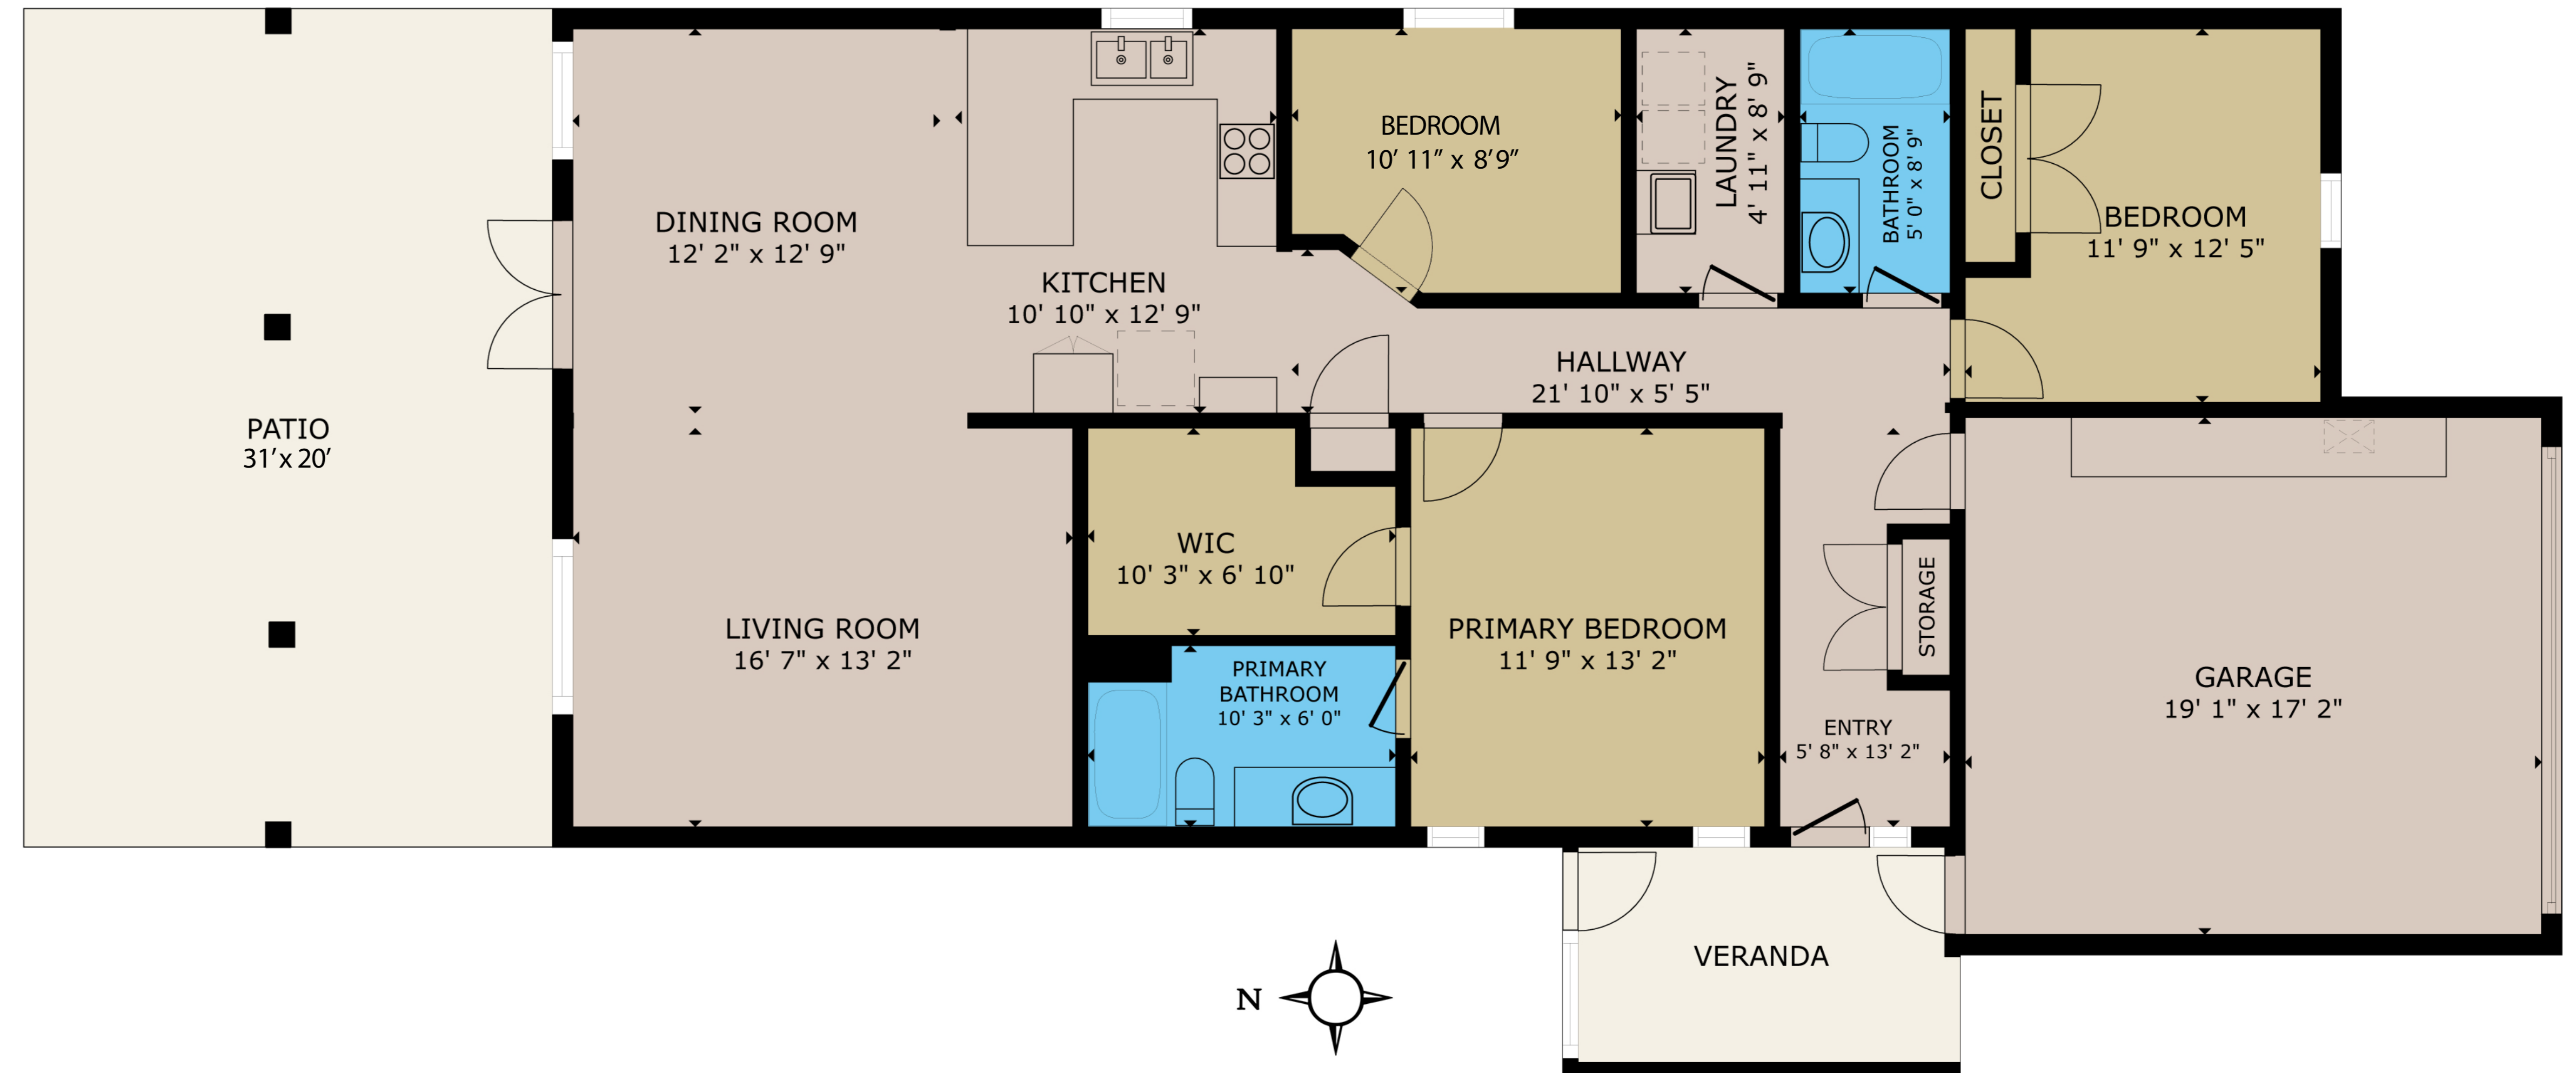

9-7586 TETAYUT RD

CENTRAL SAANCHI BC

3 BEDROOMS

2 BATHROOMS

1463 SQ FT

GROSS INTERNAL AREA

FIRST FLOOR
CEILING HEIGHT

1463 sq.ft
8ft

TOTAL FINISHED SQFT

1463 sq.ft

EXCLUDED SQFT

PATIOS

486 sq.ft

GARAGE

327 sq.ft

SHED

188 sq.ft

SIZES AND DIMENSIONS ARE APPROXIMATE, ACTUAL MAY VARY.

Johnny Olarte
REAL ESTATE