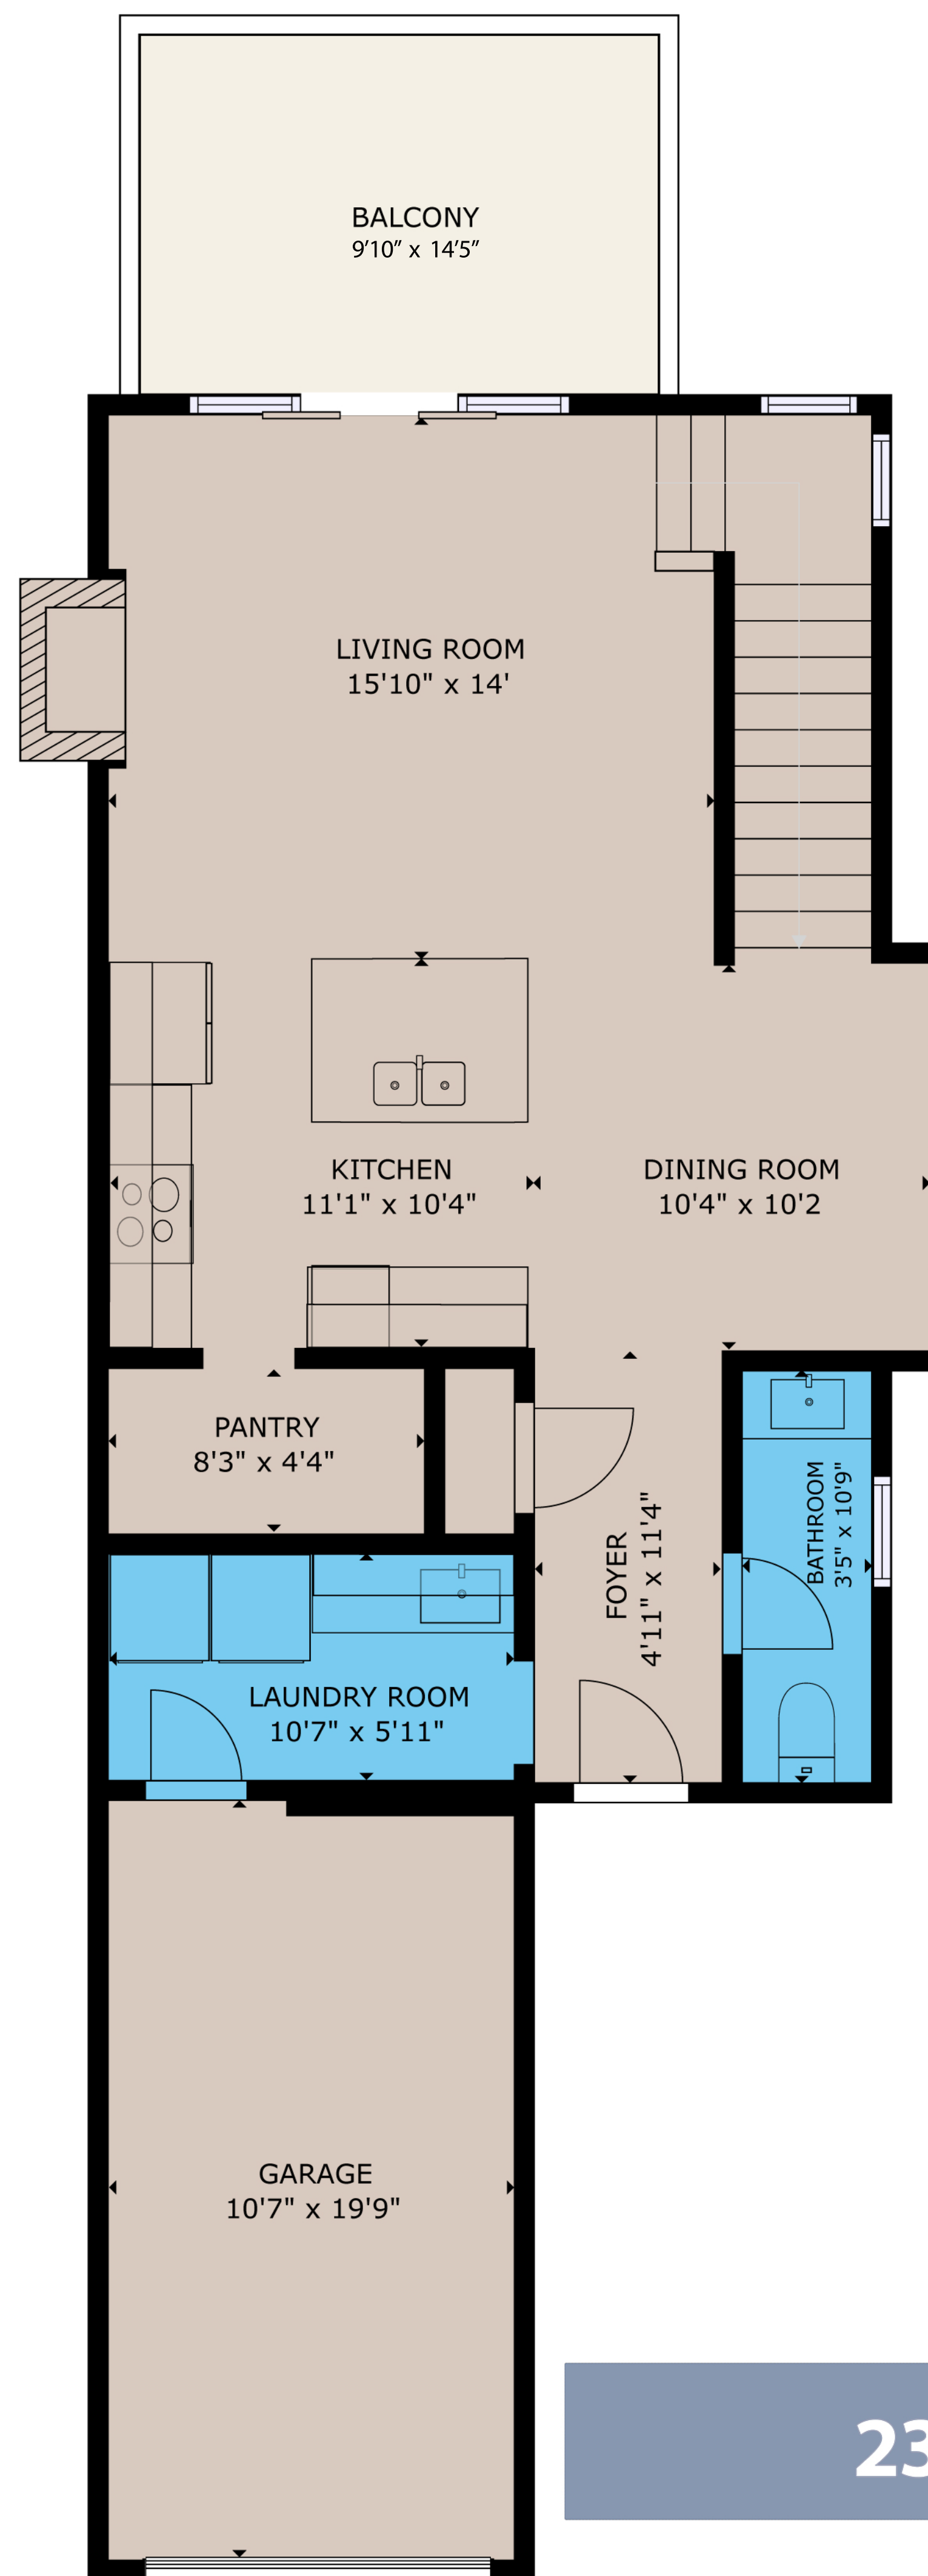

FLOOR 1

FLOOR 2

FLOOR 3

GROSS INTERNAL AREA

FIRST FLOOR - SUITE	748 sq.ft
CEILING HEIGHT	8 ft
SECOND FLOOR	779 sq.ft
CEILING HEIGHT	9 ft
THIRD FLOOR	921 sq.ft
CEILING HEIGHT	8-10 ft

TOTAL FINISHED SQFT 2448 sq.ft

EXCLUDED SQFT	
BALCONY/PATIOS	304 sq.ft
GARAGE	241 sq.ft

SIZES AND DIMENSIONS ARE APPROXIMATE, ACTUAL MAY VARY.

2317 HUDSON TERR

SOOKE, BC

4 BEDROOMS

4 BATHROOMS

2448 SQ FT

GIORDANO COLLECTIVE
YOUR FRIENDS IN REAL ESTATE PERSONAL REAL ESTATE CORPORATION