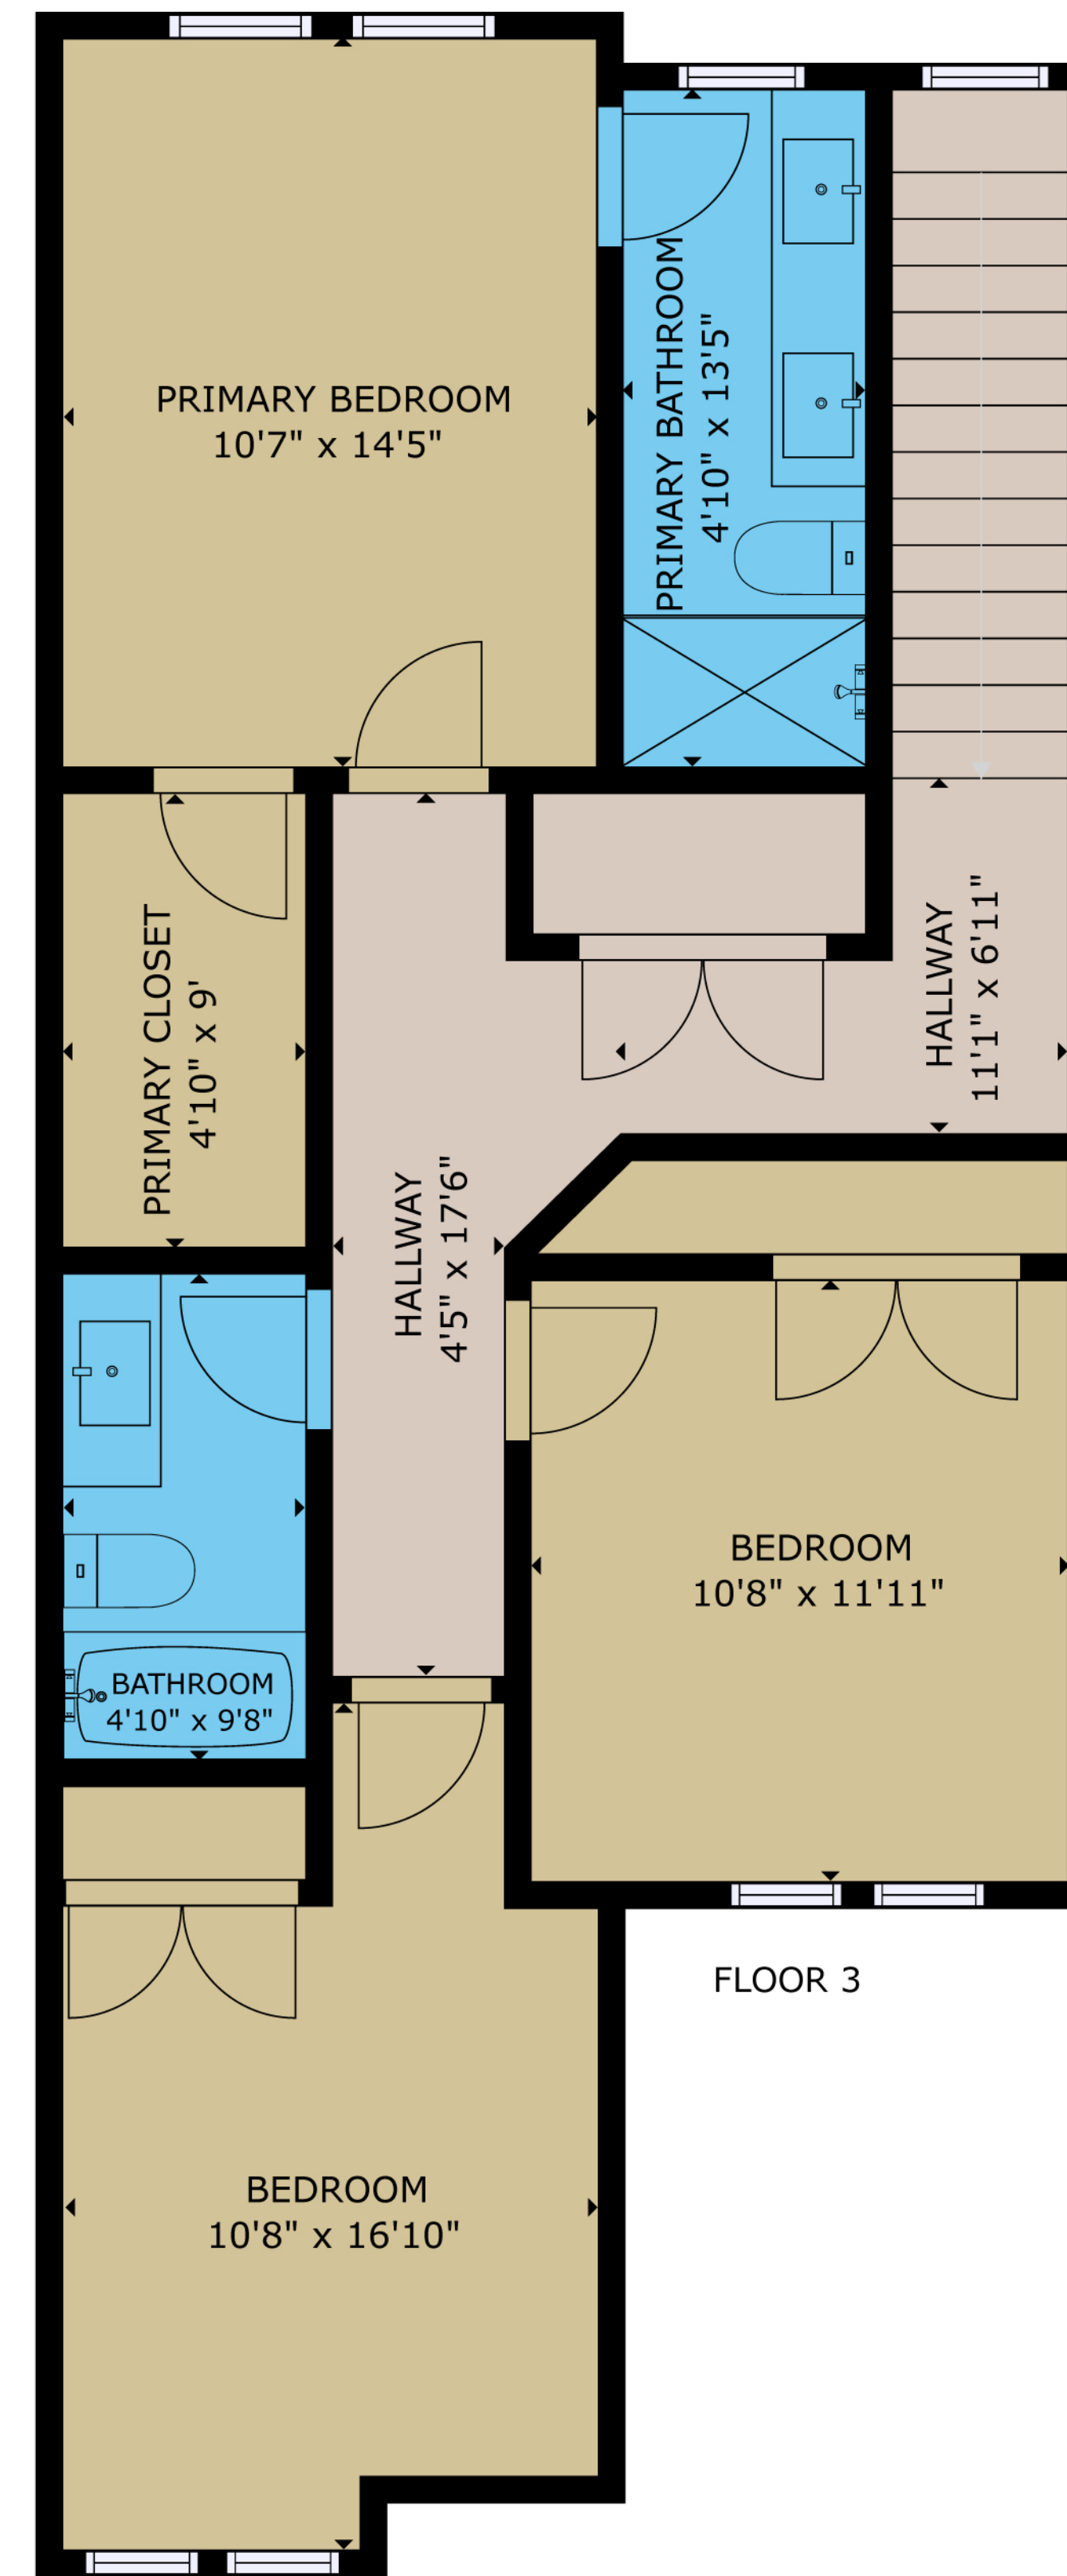

FLOOR 1

FLOOR 2

FLOOR 3

GROSS INTERNAL AREA

FIRST FLOOR - SUITE	748 sq.ft
CEILING HEIGHT	8 ft
SECOND FLOOR	779 sq.ft
CEILING HEIGHT	9 ft
THIRD FLOOR	921 sq.ft
CEILING HEIGHT	8-10 ft

TOTAL FINISHED SQFT 2448 sq.ft

EXCLUDED SQFT	
BALCONY/PATIOS	304 sq.ft
GARAGE	241 sq.ft

SIZES AND DIMENSIONS ARE APPROXIMATE, ACTUAL MAY VARY.

2317 HUDSON TERR

SOOKE, BC

4 BEDROOMS

4 BATHROOMS

2448 SQ FT

GIORDANO COLLECTIVE
YOUR FRIENDS IN REAL ESTATE PERSONAL REAL ESTATE CORPORATION